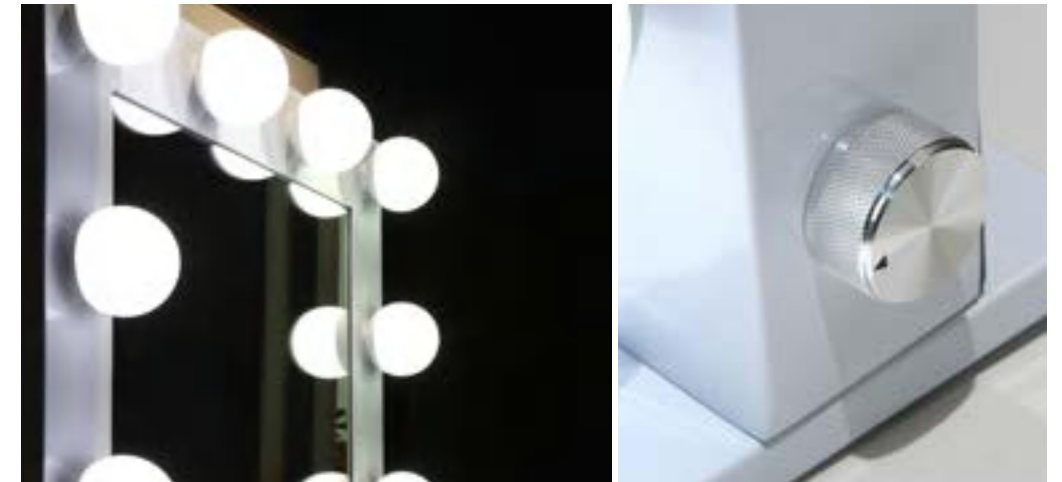

Descriptions:

Specifications	Functions	Size mm	Size inch
Safety backed silver mirror	Touch switch	600*500	24"x20"
Anti-corrosion treatment	Time display	600*800	24"x32"
Edge&chamfering treatment		Custom	Custom
High output LEDs, CRI 80+ or 90+			
Removable & Replaceable LED bulb			
Life span: 50000hrs			
UL/CE/SAA LED power supply