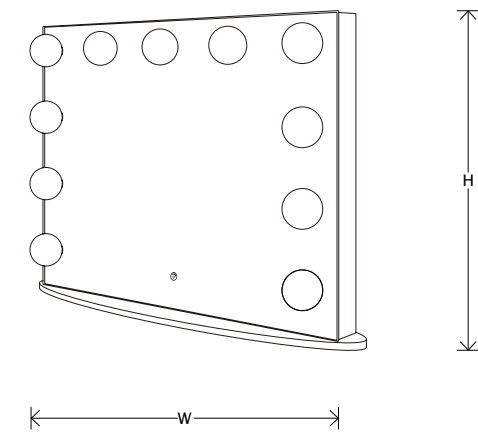

5 YEAR WARRANTY

Descriptions:

Specifications	Functions	Size mm	Size inch
Safety backed silver mirror	Touch switch	600*500	24"x20"
Anti-corrosion treatment	Time display	600*800	24"x32"
Edge&chamfering treatment		Custom	Custom
High output LEDs, CRI 80+ or 90+			
Removable & Replaceable LED bulb			
Life span: 50000hrs			
UL/CE/SAA LED power supply