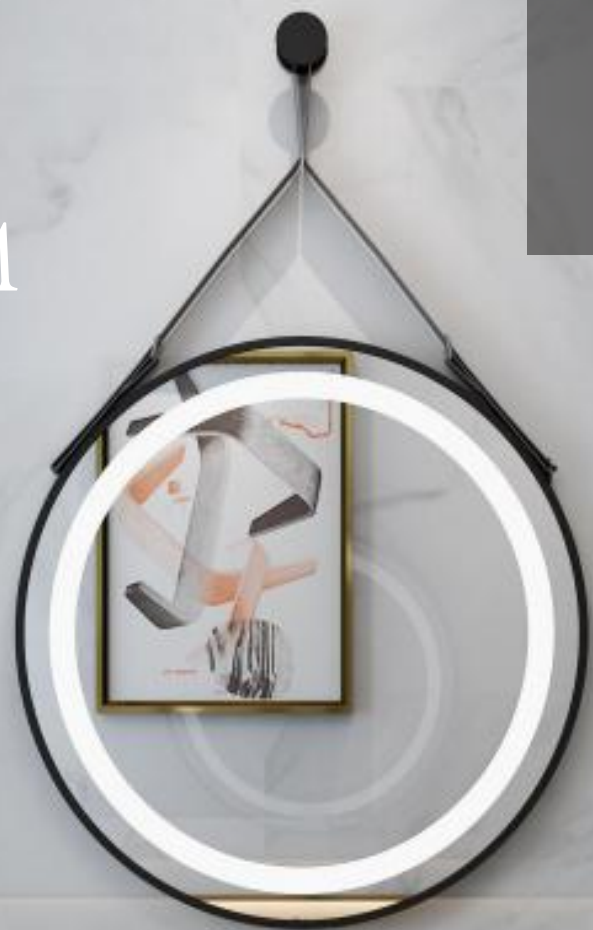

BYZANTIVM

BACK-LIT
AND
SMART
MIRRORS
2022

BYZANTIVM

Additional Functions:

Dimming Light

Anti-fog

Color-changing light

Magnifier