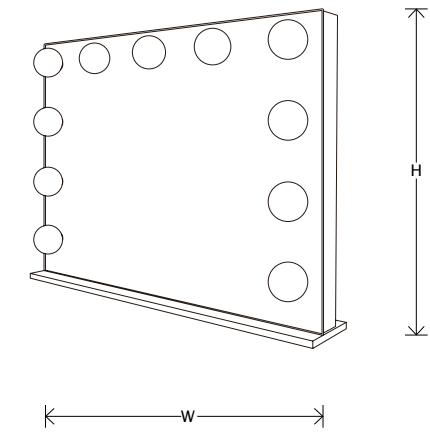

Descriptions:

Specifications	Functions	Size mm	Size inch
Safety backed silver mirror	Touch switch	600*500	24"x20"
Anti-corrosion treatment	Time display	600*800	24"x32"
Edge&chamfering treatment		Custom	Custom
High output LEDs, CRI 80+ or 90+			
Removable & Replaceable LED bulb			
Life span: 50000hrs			
UL/CE/SAA LED power supply