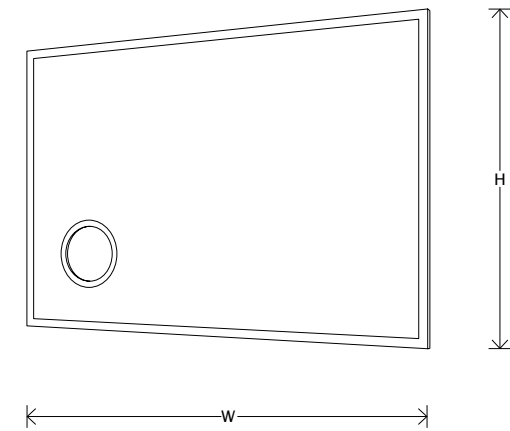

JY10
With acrylic diffuser panel
Built-in magnifier

Descriptions:

Specifications	Functions	Size mm	Size inch
Safety backed silver mirror	Single button touch switch	500*700	24"x32"
Anti-corrosion treatment	Three buttons touch switch	600*600	24"x36"
Finger-print proof outer sanding	Memory switch	600*800	28"x36"
Edge&chamfering treatment	Defogger	1000*600	36"x36"
High output LEDs, CRI 80+ or 90+	Dimmable	1200*600	42"x36"
2700K/3000K/4000K/6000K	CCT change	Custom	48"x36"
Life span: 50000hrs	Time display		60"x36"
Aluminum/steel base	0-10V dimming		Custom
UL/CE/SAA LED power supply	Magnifier		
	Hang horizontally or vertically		

With acrylic diffuser panel