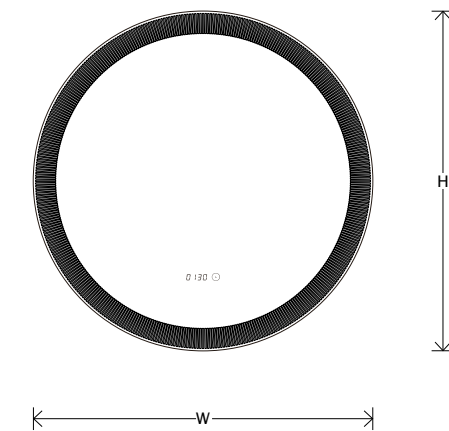

JY20B

Frame: aluminum / stainless steel
Finish: Matt black / golden / custom

Descriptions:

Specifications	Functions	Size mm	Size inch
Safety backed silver mirror	Single button touch switch	600*1500	24"x60"
Anti-corrosion treatment	Three buttons touch switch	600*1800	24"x72"
Finger-print proof outer sanding	Memory switch	Custom	Custom
Edge&chamfering treatment	Defogger		
High output LEDs, CRI 80+ or 90+	Dimmable		
2700K/3000K/4000K/6000K	CCT change		
Life span: 50000hrs	Time display		
Aluminum/steel base	0-10V dimming		
UL/CE/SAA LED power supply	Magnifier		
	Hang horizontally or vertically		