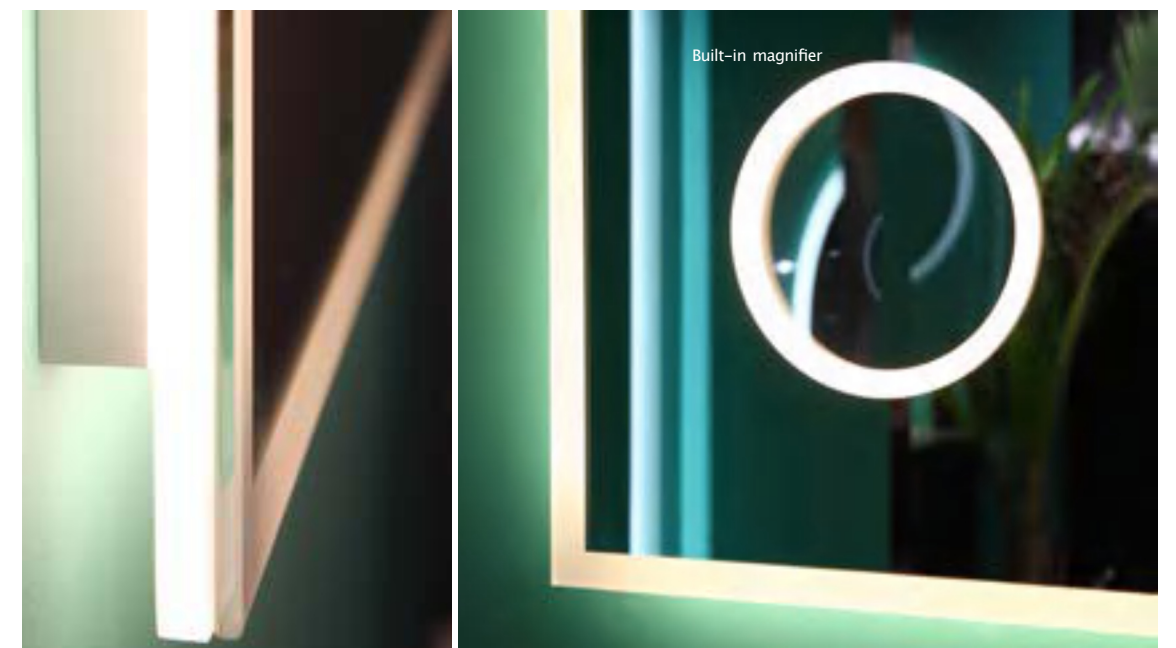

JY10
With acrylic diffuser panel
Built-in magnifier

Descriptions:

Specifications	Functions	Size mm	Size inch
Safety backed silver mirror	Single button touch switch	500*700	24"x32"
Anti-corrosion treatment	Three buttons touch switch	600*600	24"x36"
Finger-print proof outer sanding	Memory switch	600*800	28"x36"
Edge&chamfering treatment	Defogger	1000*600	36"x36"
High output LEDs, CRI 80+ or 90+	Dimmable	1200*600	42"x36"
2700K/3000K/4000K/6000K	CCT change	Custom	48"x36"
Life span: 50000hrs	Time display		60"x36"
Aluminum/steel base	0-10V dimming		Custom
UL/CE/SAA LED power supply	Magnifier		
	Hang horizontally or vertically		

With acrylic diffuser panel