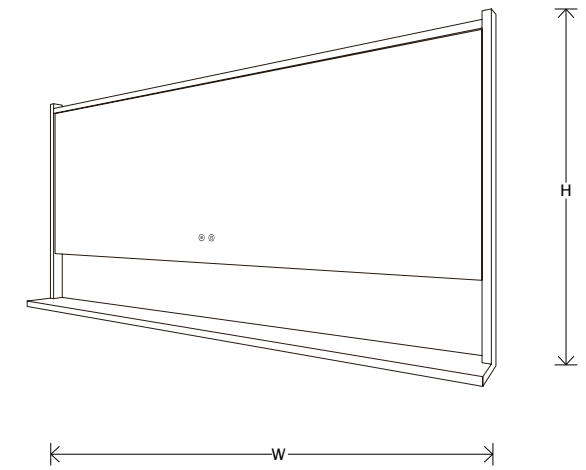

Frame: stainless steel
Finish: Matt black / golden / custom