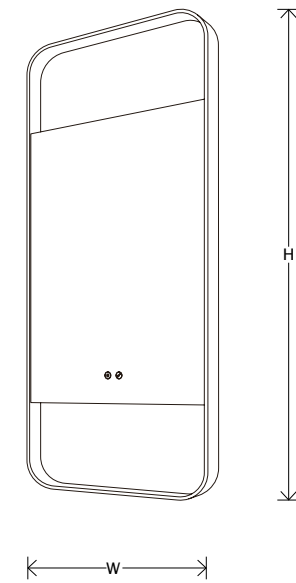

JY10D

Descriptions:

Specifications	Functions	Size mm	Size inch
Safety backed silver mirror	Single button touch switch	500*700	24"x32"
Anti-corrosion treatment	Three buttons touch switch	600*600	24"x36"
Edge&chamfering treatment	Memory switch	600*800	28"x36"
High output LEDs, CRI 80+ or 90+	Defogger	1000*600	36"x36"
2700K/3000K/4000K/6000K	Dimmable	1200*600	42"x36"
Life span: 50000hrs	CCT change	Custom	48"x36"
Aluminum / Steel	Time display		60"x36"
UL/CE/SAA LED power supply	0-10V dimming		Custom
	Magnifier		
	Hang horizontally or vertically		

Frame: stainless steel
Finish: Matt black / golden / custom

JY40D

Frame: stainless steel
Finish: Matt black / golden / custom

Descriptions:

Specifications	Functions	Size mm	Size inch
Safety backed silver mirror	Single button touch switch	D600	D24"
Finger-print proof sanding	Three buttons touch switch	D800	D32"
Anti-corrosion treatment	Memory switch	D900	D36"
Edge&chamfering treatment	Defogger	Custom	Custom
High output LEDs, CRI 80+ or 90+	Dimmable		
2700K/3000K/4000K/6000K	CCT change		
Life span: 50000hrs	Time display		
Aluminum / Steel	0-10V dimming		
UL/CE/SAA LED power supply	Magnifier		
	Hang horizontally or vertically		

Frame: stainless steel
Finish: Matt black / golden / custom

Descriptions:

Specifications	Functions	Size mm	Size inch
Safety backed silver mirror	Single button touch switch	600*1000	24"x40"
Anti-corrosion treatment	Three buttons touch switch	600*1200	24"x40"
Edge&chamfering treatment	Memory switch	600*1500	24"x60"
High output LEDs, CRI 80+ or 90+	Defogger	Custom	Custom
2700K/3000K/4000K/6000K	Dimmable		
Life span: 50000hrs	CCT change		
Aluminum / Steel	Time display		
UL/CE/SAA LED power supply	0-10V dimming		
	Magnifier		