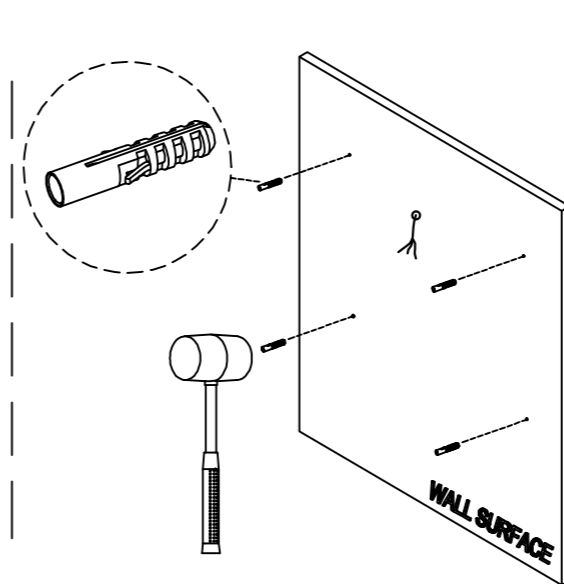

Installation Instructions for Backlit Mirror

120VAC 50/60Hz

Accessories

Tools

Attention: Ensure that power is off at the fuse box or circuit breaker before installation.

Step 1: Mark the position of the screw holes through the steel base on the wall, ensuring it is level.

Step 2: Drill the holes.

Step 3: Put in the four wall plugs.

Step 4: Fix the steel base with the mounting screws.

Step 6: Hang the mirror up.

Step 5: Connect the cable

Black for Live wire
green for Earth wire
White for Neutral wire