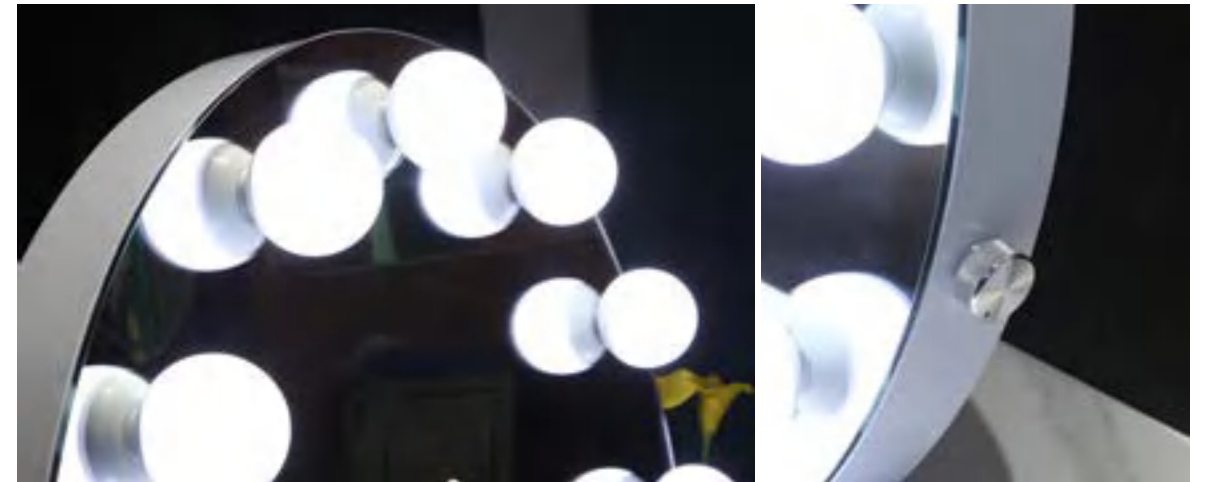

Descriptions:

Specifications	Functions	Size mm	Size inch
Safety backed silver mirror	Touch switch	D500	D20"
Anti-corrosion treatment	Time display	D600	D24"
Edge&chamfering treatment		Custom	Custom
High output LEDs, CRI 80+ or 90+			
Removable & Replaceable LED bulb			
Life span: 50000hrs			
UL/CE/SAA LED power supply