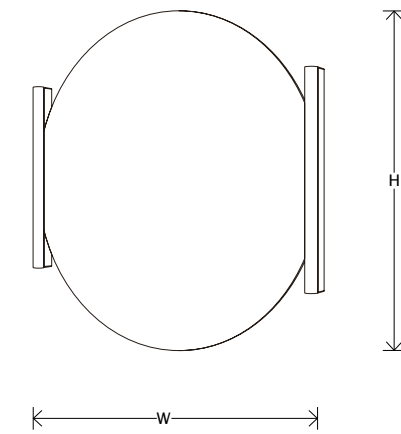

Descriptions:

Specifications	Functions	Size mm	Size inch
Safety backed silver mirror	Single button touch switch	D600	D24"
Anti-corrosion treatment	Three buttons touch switch	D800	D28"
Edge&chamfering treatment	Memory switch	D900	D32"
High output LEDs, CRI 80+ or 90+	Defogger	Custom	D36"
2700K/3000K/4000K/6000K	Dimmable		Custom
Life span: 50000hrs	CCT change		
Aluminum/steel base	Time display		
UL/CE/SAA LED power supply	0-10V dimming		
	Manufacturer