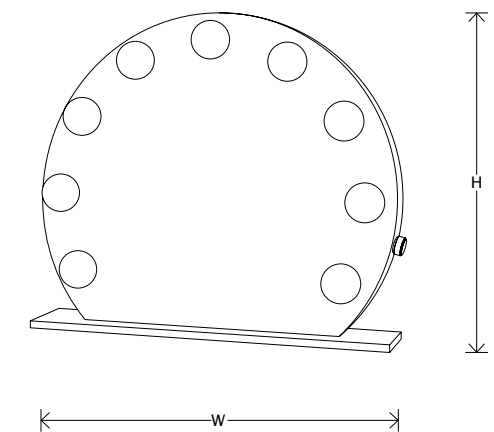

Descriptions:

Specifications	Functions	Size mm	Size inch
Safety backed silver mirror	Touch switch	D500	D20"
Anti-corrosion treatment	Time display	D600	D24"
Edge&chamfering treatment		Custom	Custom
High output LEDs, CRI 80+ or 90+			
Removable & Replaceable LED bulb			
Life span: 50000hrs			
UL/CE/SAA LED power supply