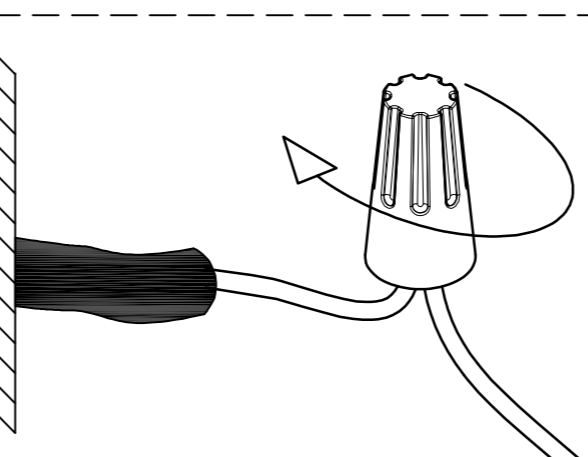

Step 2: Drill the holes.

Step 3: Put in the four wall plugs.

Step 4: Fix the steel base with the mounting screws.

Step 6: Hang the mirror up.

Step 5: Connect the cable

Black for Live wire
green for Earth wire
White for Neutral wire

Note: The wall plugs and screws provided are only suitable for masonry. If you are installing this product on to a plasterboard you will need to purchase the suitable plugs and screws from your local hardware store.