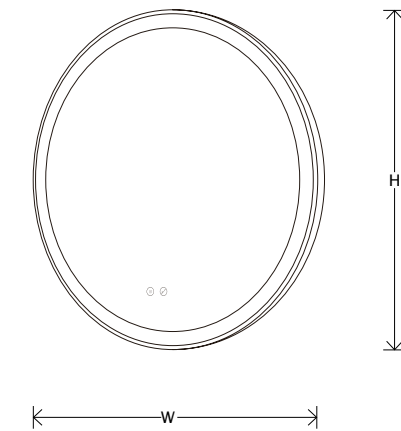

Descriptions:

Specifications	Functions	Size mm	Size inch
Safety backed silver mirror	Single button touch switch	D600	D24"
Finger-print proof sanding	Three buttons touch switch	D800	D32"
Anti-corrosion treatment	Memory switch	D900	D36"
Edge&chamfering treatment	Defogger	Custom	Custom
High output LEDs, CRI 80+ or 90+	Dimmable		
2700K/3000K/4000K/6000K	CCT change		
Life span: 50000hrs	Time display		
Aluminum / Steel	0-10V dimming		
UL/CE/SAA LED power supply	Magnifier		
	Hang horizontally or vertically