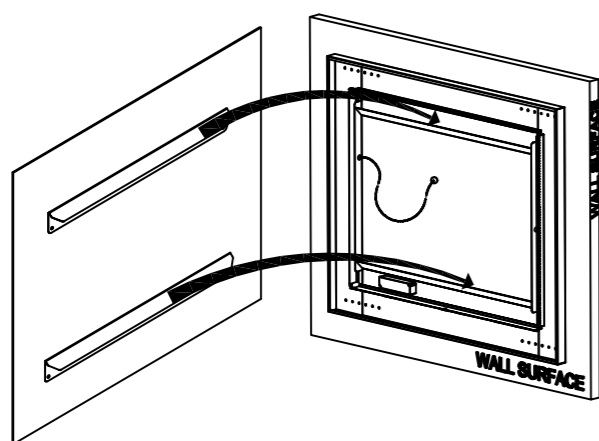

Step 2: Drill the holes.

Step 3: Put in the four wall plugs.

Step 4: Fix the steel base with the mounting screws.

Step 6: Hang the mirror up.

Step 5: Connect the cable

Black for Live wire
green for Earth wire
White for Neutral wire

Note: The wall plugs and screws provided are only suitable for masonry. If you are installing this product on to a plasterboard you will need to purchase the suitable plugs and screws from your local hardware store.