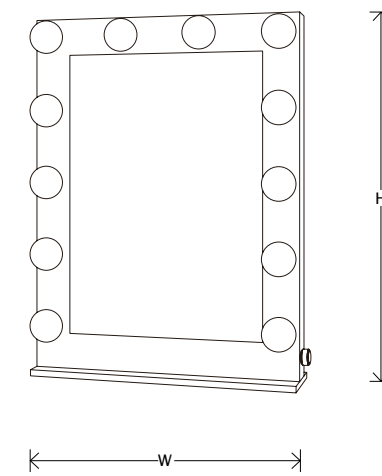

Descriptions:

Specifications	Functions	Size mm	Size inch
Safety backed silver mirror	Touch switch	600*500	24"x20"
Anti-corrosion treatment	Time display	600*800	24"x32"
Edge&chamfering treatment		Custom	Custom
High output LEDs, CRI 80+ or 90+			
Removable & Replaceable LED bulb			
Life span: 50000hrs			
UL/CE/SAA LED power supply