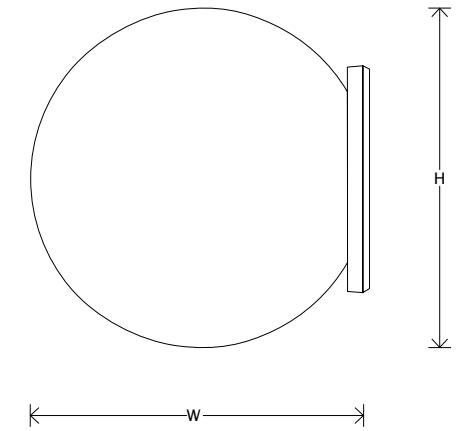

JY30B

Descriptions:

Specifications	Functions	Size mm	Size inch
Safety backed silver mirror	Single button touch switch	D600	D24"
Anti-corrosion treatment	Three buttons touch switch	D800	D28"
Edge&chamfering treatment	Memory switch	D900	D32"
High output LEDs, CRI 80+ or 90+	Defogger	Custom	D36"
2700K/3000K/4000K/6000K	Dimmable		Custom
Life span: 50000hrs	CCT change		
Aluminum/steel base	Time display		
UL/CE/SAA LED power supply	0-10V dimming		
	Ma nifier