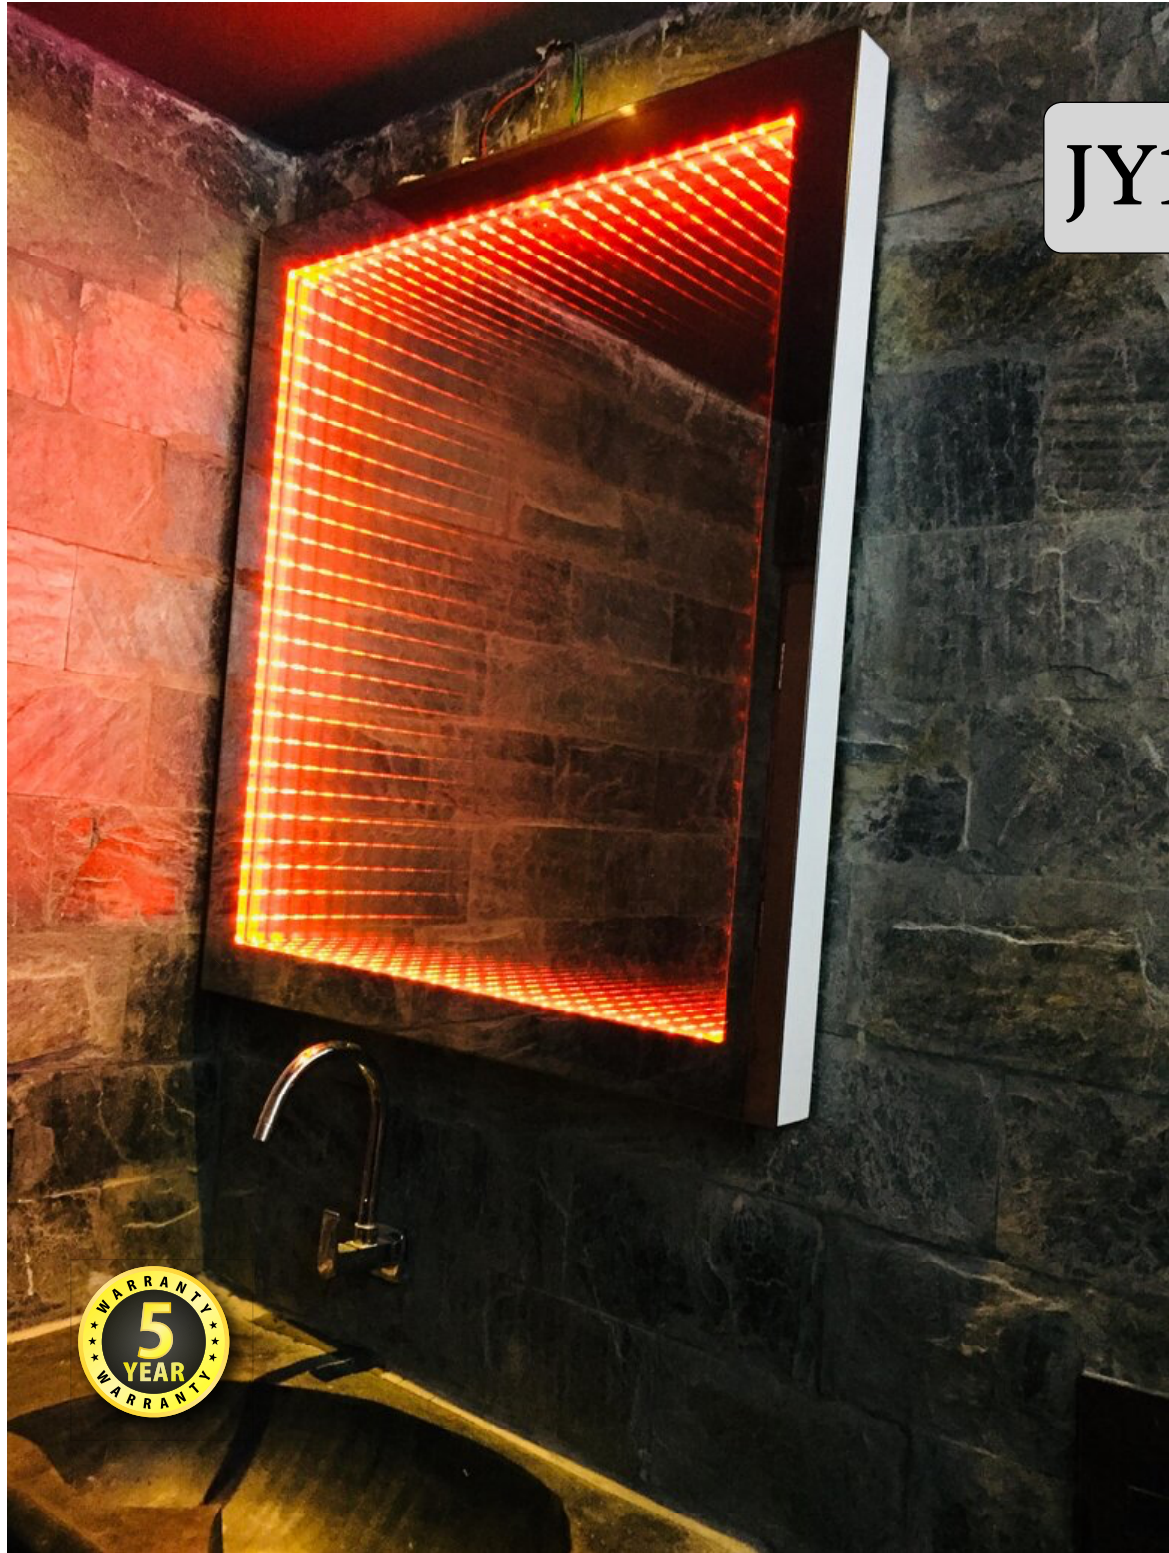

JY10F

Descriptions:

Specifications	Functions	Size mm	Size inch
Coated glass	Touch switch	500*700	24"x32"
Anti-corrosion treatment	Remote controller	600*600	24"x36"
Edge&chamfering treatment	Hang horizontally or vertically	600*800	28"x36"
High output LEDs, CRI 80+ or 90+		1000*600	36"x36"
		1200*600	42"x36"
White/Blue/Red/Yellow/RGB		Custom	48"x36"
Life span: 50000hrs			60"x36"
UL/CE/SAA LED power supply			Custom