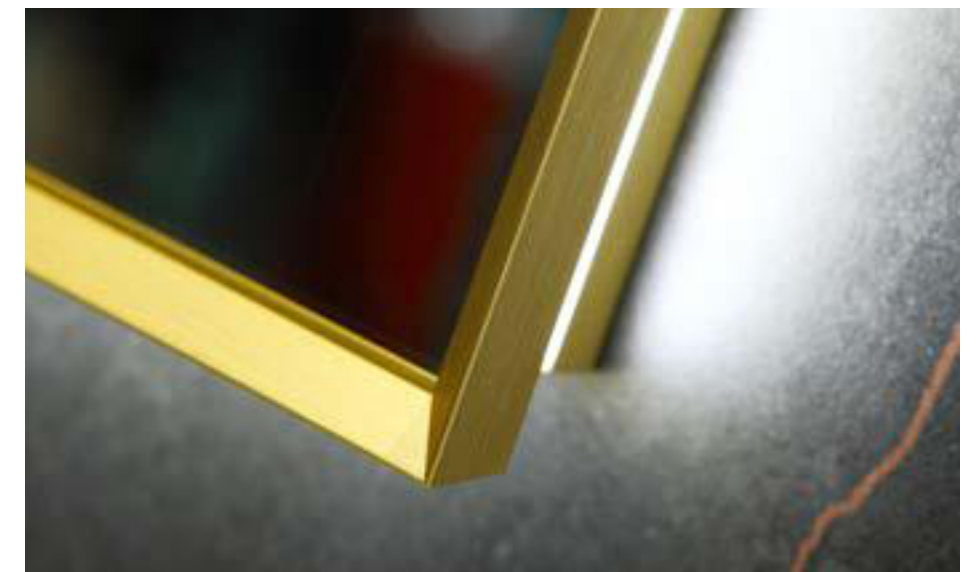

Aluminum frame
Finish: Matt black / golden / custom