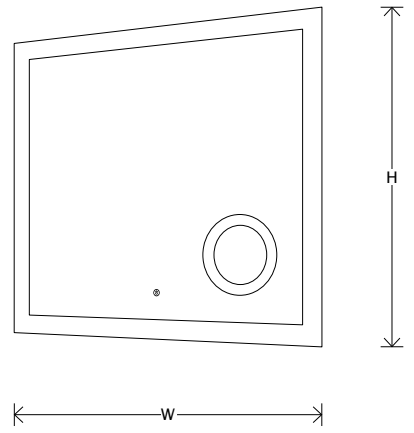

Descriptions:

Specifications	Functions	Size mm	Size inch
Safety backed silver mirror	Single button touch switch	500*700	24"x32"
Anti-corrosion treatment	Three buttons touch switch	600*600	24"x36"
Finger-print proof outer sanding	Memory switch	600*800	28"x36"
Edge&chamfering treatment	Defogger	1000*600	36"x36"
High output LEDs, CRI 80+ or 90+	Dimmable	1200*600	42"x36"
2700K/3000K/4000K/6000K	CCT change	Custom	48"x36"
Life span: 50000hrs	Time display		60"x36"
Aluminum/steel base	0-10V dimming		Custom
UL/CE/SAA LED power supply	Magnifier		
	Hang horizontally or vertically