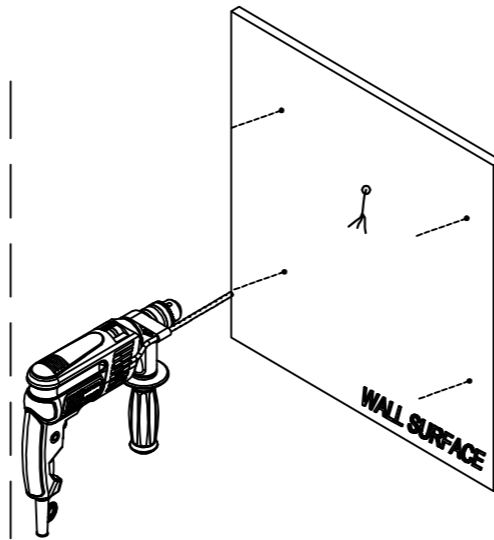

Step 2: Drill the holes.