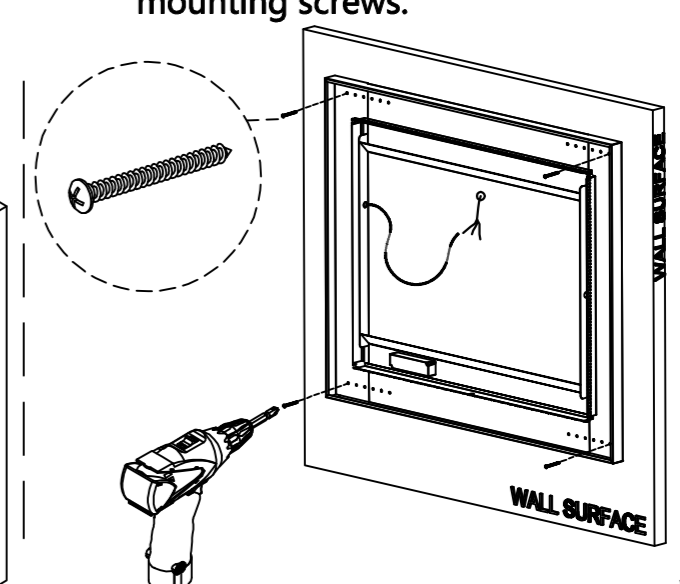

Installation Instructions for Backlit Mirror

120VAC 50/60Hz

Accessories

Tools

Attention: Ensure that power is off at the fuse box or circuit breaker before installation.

Step 1: Mark the position of the screw holes through the steel base on the wall, ensuring it is level.

Step 2: Drill the holes.

Step 3: Put in the four wall plugs.

Step 4: Fix the steel base with the mounting screws.

Step 6: Hang the mirror up.

Step 5: Connect the cable

Black for Live wire
green for Earth wire
White for Neutral wire