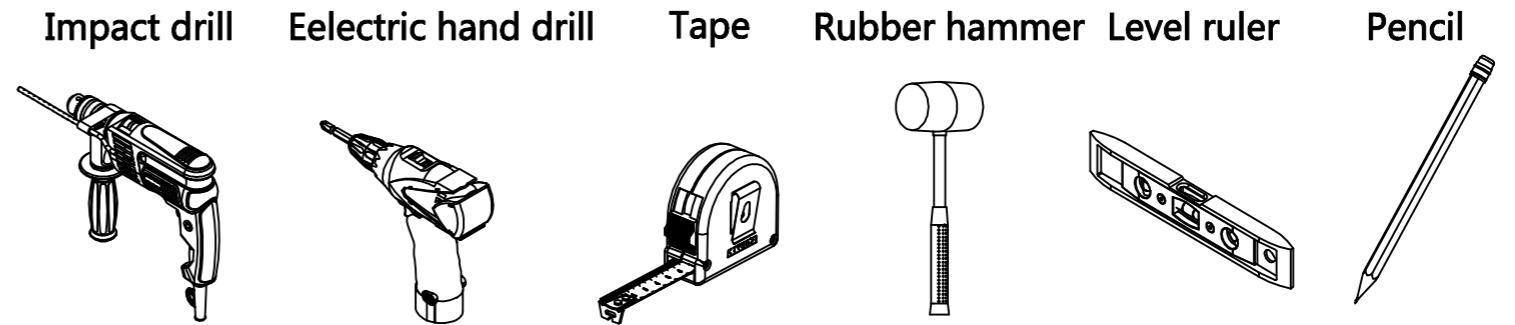

Installation Instructions for Backlit Mirror

120VAC 50/60Hz

Accessories

Tools

Attention: Ensure that power is off at the fuse box or circuit breaker before installation.

Step 1: Mark the position of the screw holes through the steel base on the wall, ensuring it is level.

Step 2: Drill the holes.

Step 3: Put in the four wall plugs.

Step 4: Fix the steel base with the mounting screws.

Step 6: Hang the mirror up.

Step 5: Connect the cable

Black for Live wire
green for Earth wire
White for Neutral wire

Note: The wall plugs and screws provided are only suitable for masonry. If you are installing this product on to a plasterboard you will need to purchase the suitable plugs and screws from your local hardware store.