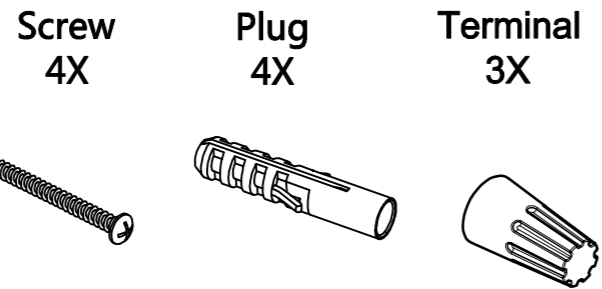

Installation Instructions for Backlit Mirror

120VAC 50/60Hz

Accessories